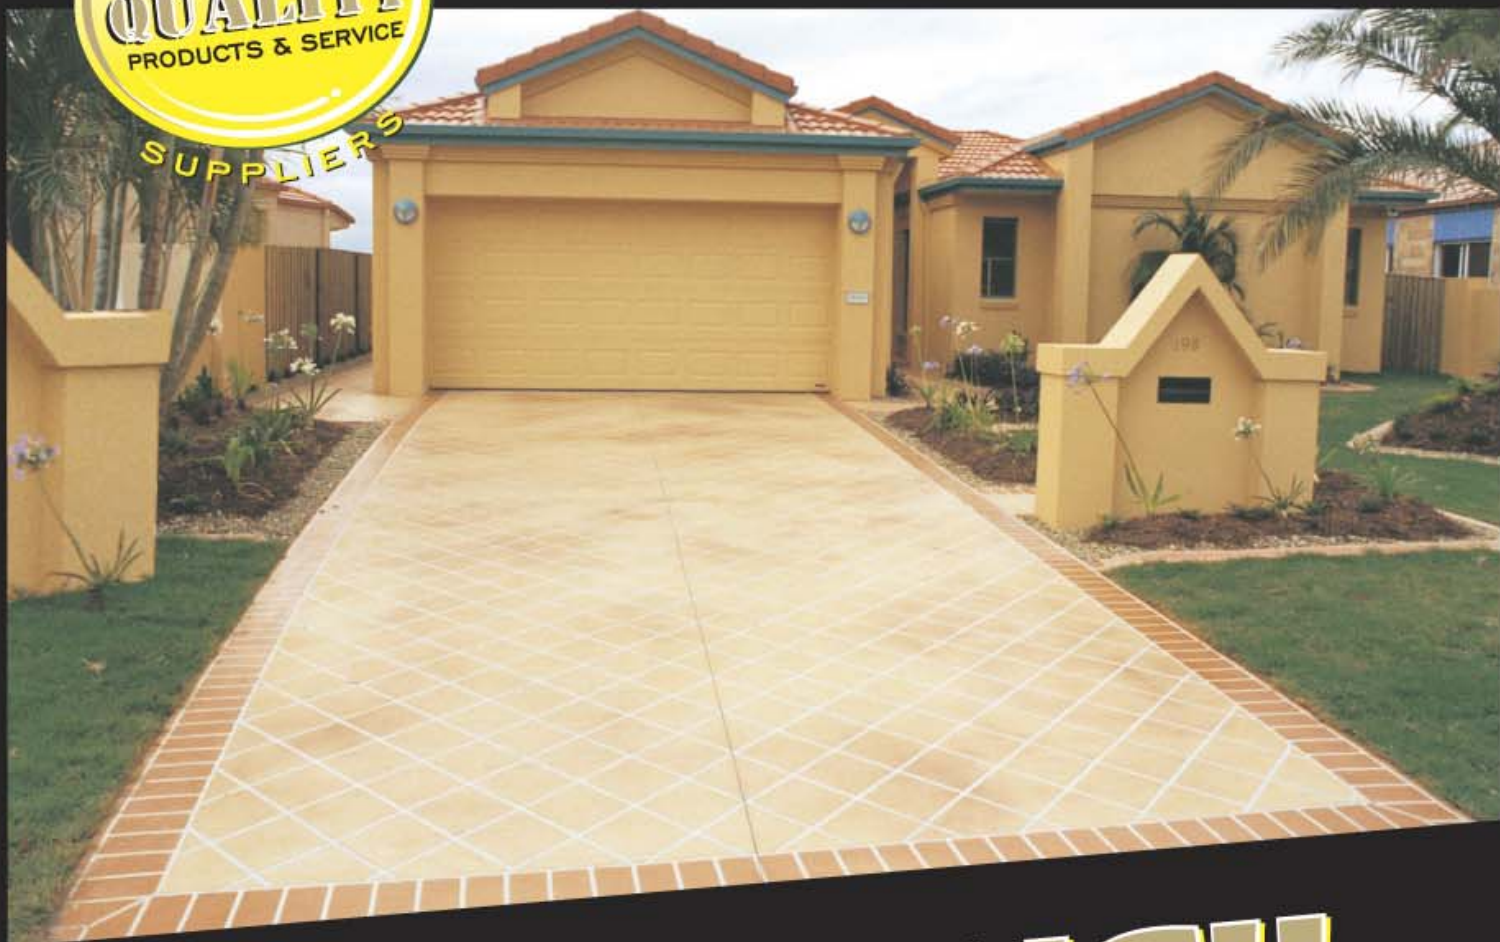

CCI presents

WET STENCIL

POPULAR PATTERNS (others available)

RUNNING BOND

RUSTIC (COBBLE) BRICK

HERRING BONE

LARGE TILE

BASKET WEAVE

DIAMOND TILE

8" QUARRY TILE

ROSETTE

COBBLE STONE

CONVICT BRICK

BUSH ROCK

COBBLE BRICK HEAD

SOLDIER BRICK
 HEADER

WET STENCIL

WET STENCIL

POPULAR PATTERNS (others available)

PRE-MIX Colour Reference Guide

COMMERCIAL - DOMESTIC
new concrete only

**WET STENCIL IS AN
EXTREMELY DURABLE FINISH**
Suitable for Driveways, Patios, Pathways